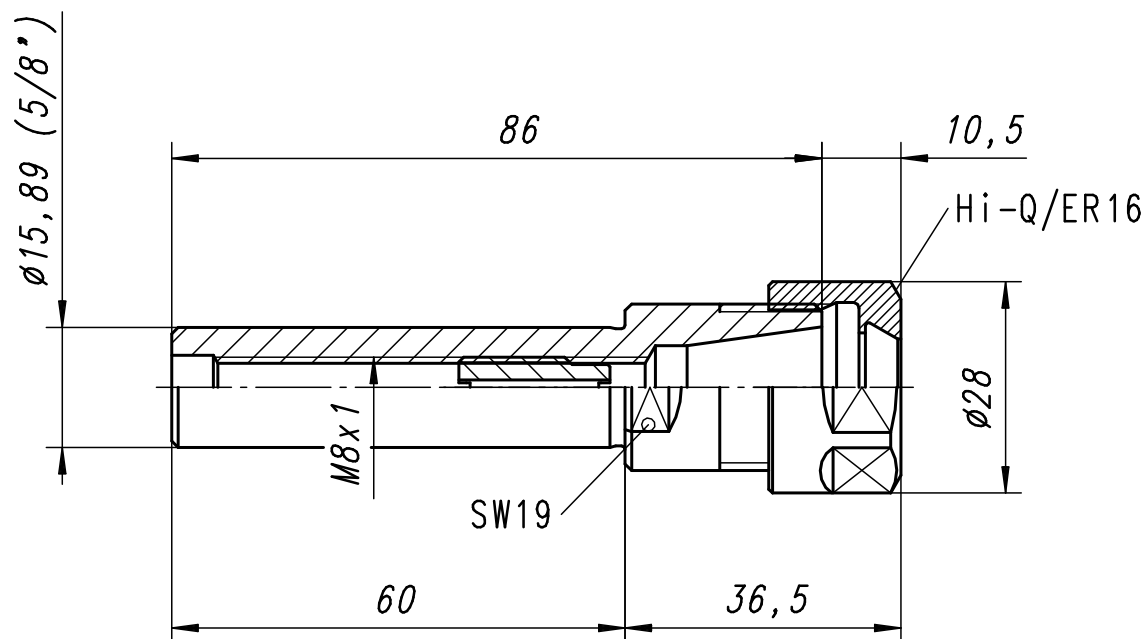

Swiss
Precision
Tools

REGO-FIX®

REGO-FIX AG
Obermattweg 60
4456 Tenniken / Switzerland

Phone +41 61 976 14 66
Fax +41 61 976 14 14
www.rego-fix.com

This is a non controlled copy. All information given herein are subject to change without notice.

The information given herein has been carefully checked and is believed to be correct. REGO-FIX, however, assumes no responsibility or liability for any errors, inaccuracies or omissions that may appear in this drawing.

This document is subject to copyright laws. No part of this document may be reproduced or transmitted in any form or any means, electronic or mechanic, for any purpose, without the express written permission of REGO-FIX

Type: CYL5/8"x060/ER16
Part No.: 2616.11631
Date: 22.08.2007
Scale: 1:1